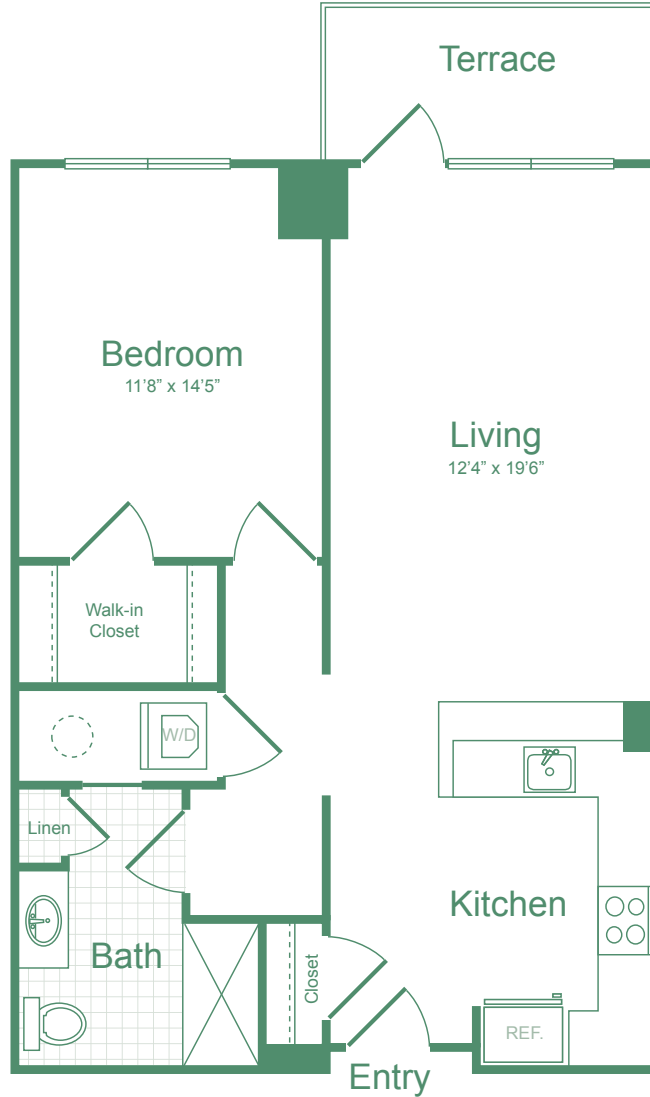

A1.2

1 BED / 1 BATH

781

SQ. FT.

 SIX POINTS at Bloomfield Station	30 Farrand St. Bloomfield, NJ 07003
	www.sixpointsapts.com

**Floor plans are artist's rendering. All dimensions are approximate. Actual product and specifications may vary in dimension or detail. Not all features are available in every apartment. Prices and availability are subject to change. Please see a representative for details.*