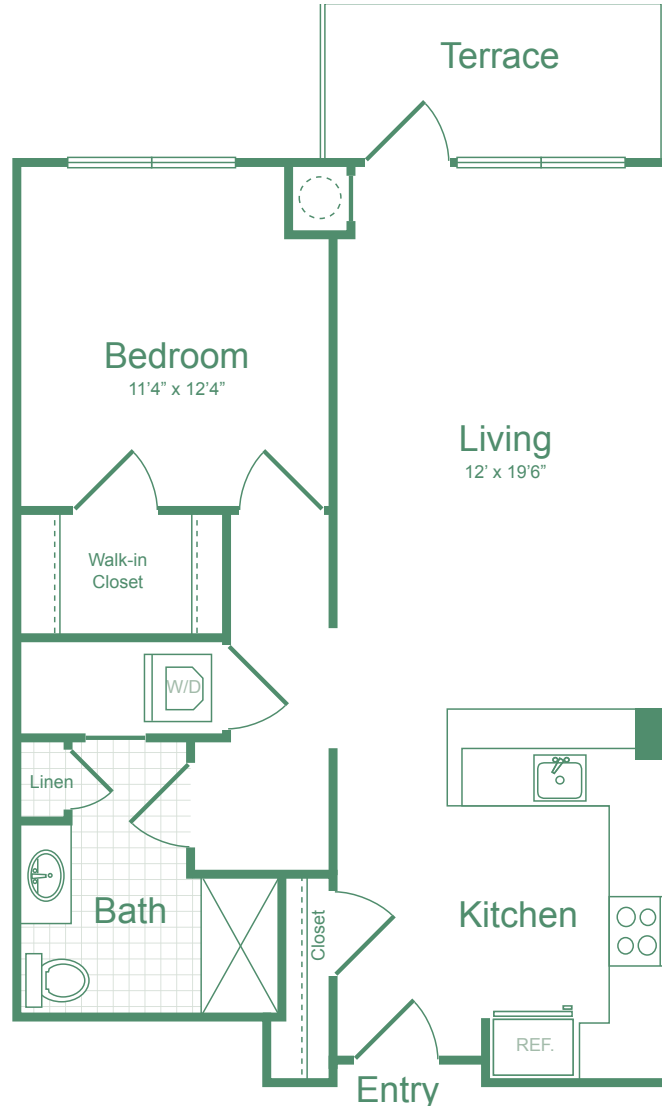

A1.3 Terrace

1 BED / 1 BATH

761
SQ. FT.

SIX POINTS
at Bloomfield Station

30 Farrand St. | Bloomfield, NJ 07003

www.sixpointsapts.com

**Floor plans are artist's rendering. All dimensions are approximate. Actual product and specifications may vary in dimension or detail. Not all features are available in every apartment. Prices and availability are subject to change. Please see a representative for details.*