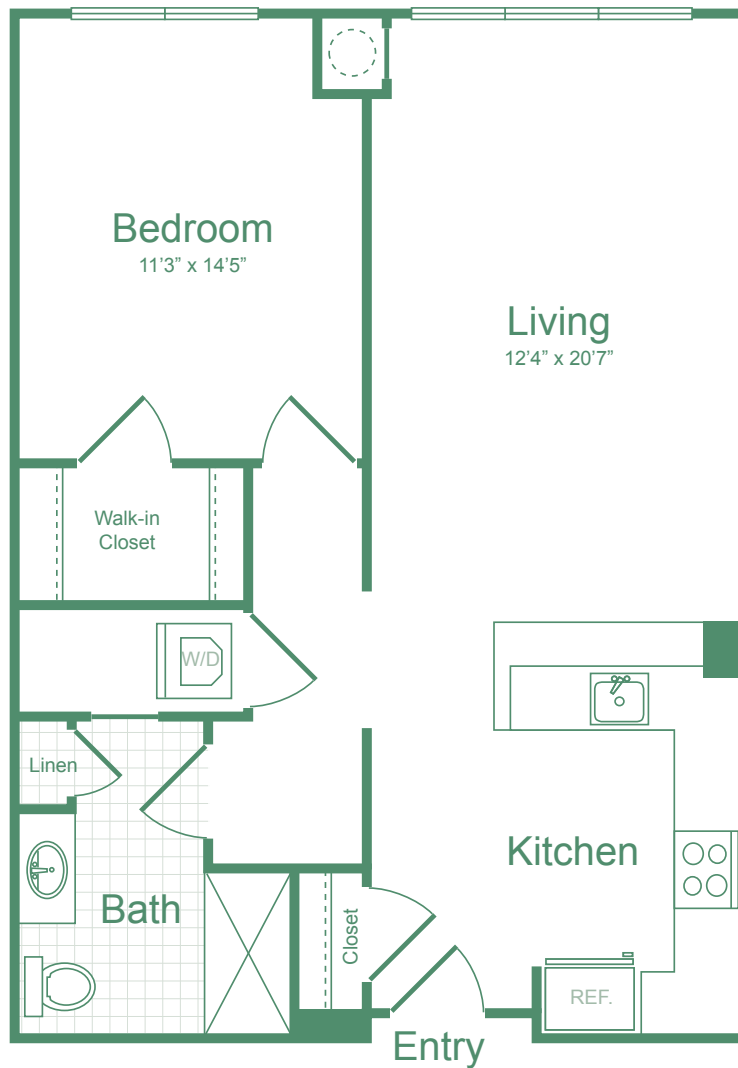

A1

1 BED / 1 BATH

781

SQ. FT.

 SIX POINTS at Bloomfield Station	30 Farrand St. Bloomfield, NJ 07003
	www.sixpointsapts.com

**Floor plans are artist's rendering. All dimensions are approximate. Actual product and specifications may vary in dimension or detail. Not all features are available in every apartment. Prices and availability are subject to change. Please see a representative for details.*