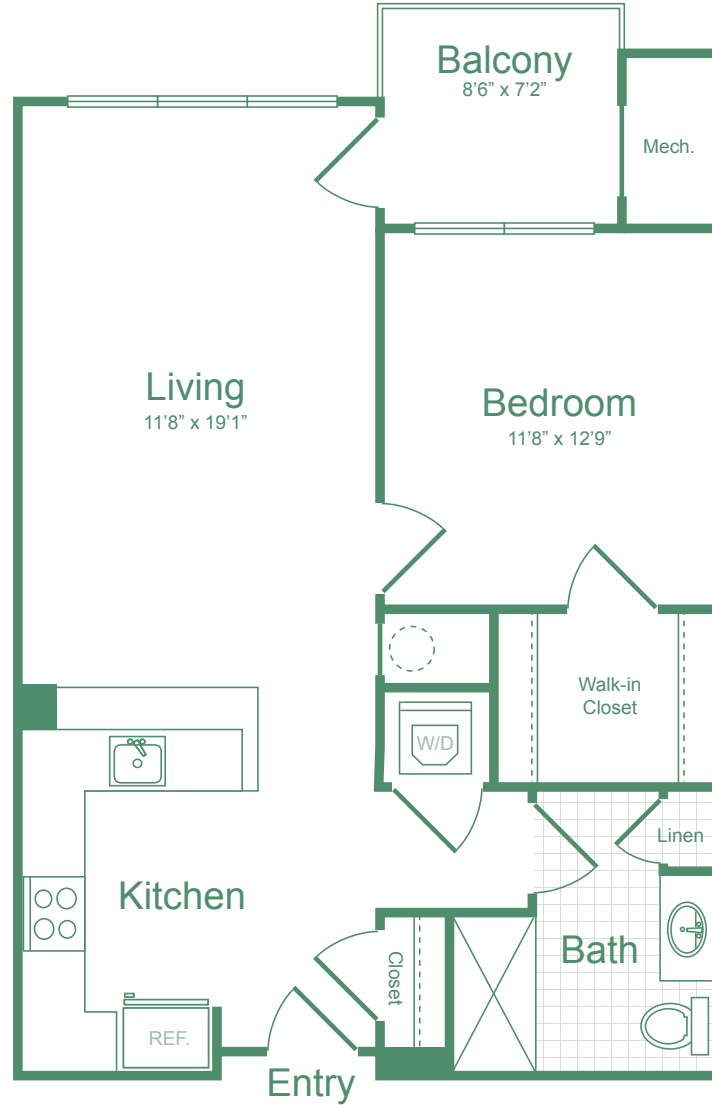

A2.1

1 BED / 1 BATH

766

SQ. FT.

SIX POINTS
at Bloomfield Station

30 Farrand St. | Bloomfield, NJ 07003

www.sixpointsapts.com

**Floor plans are artist's rendering. All dimensions are approximate. Actual product and specifications may vary in dimension or detail. Not all features are available in every apartment. Prices and availability are subject to change. Please see a representative for details.*