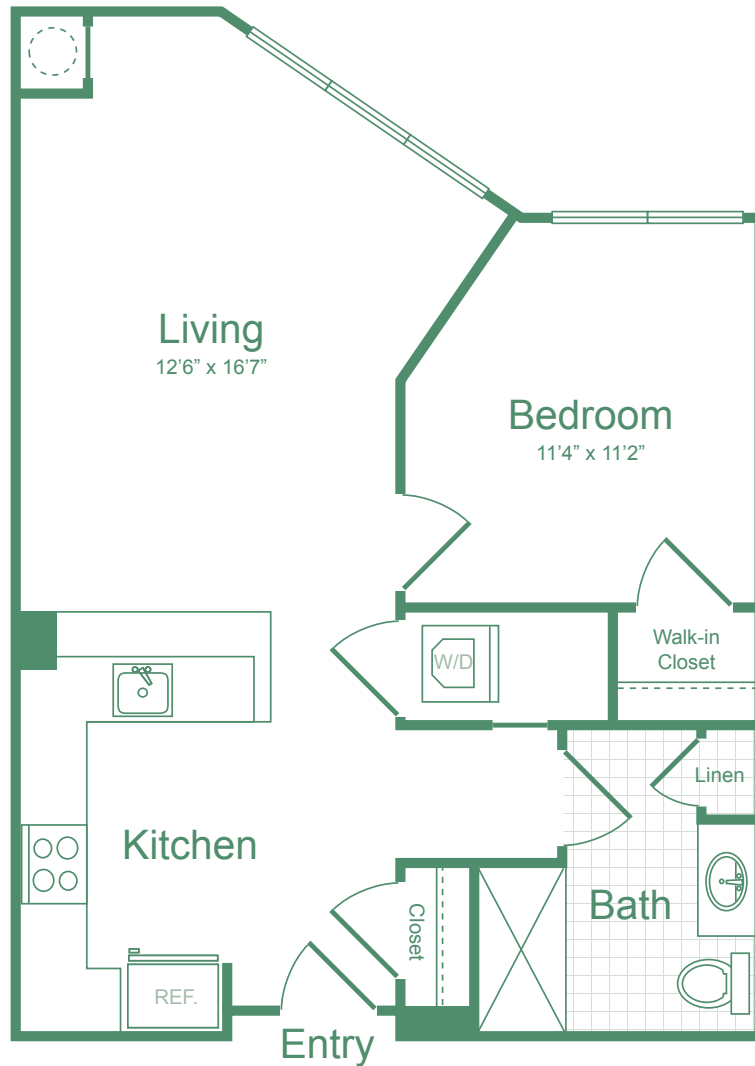

A4

1 BED / 1 BATH

691

SQ. FT.

 SIX POINTS at Bloomfield Station	30 Farrand St. Bloomfield, NJ 07003
	www.sixpointsapts.com

**Floor plans are artist's rendering. All dimensions are approximate. Actual product and specifications may vary in dimension or detail. Not all features are available in every apartment. Prices and availability are subject to change. Please see a representative for details.*