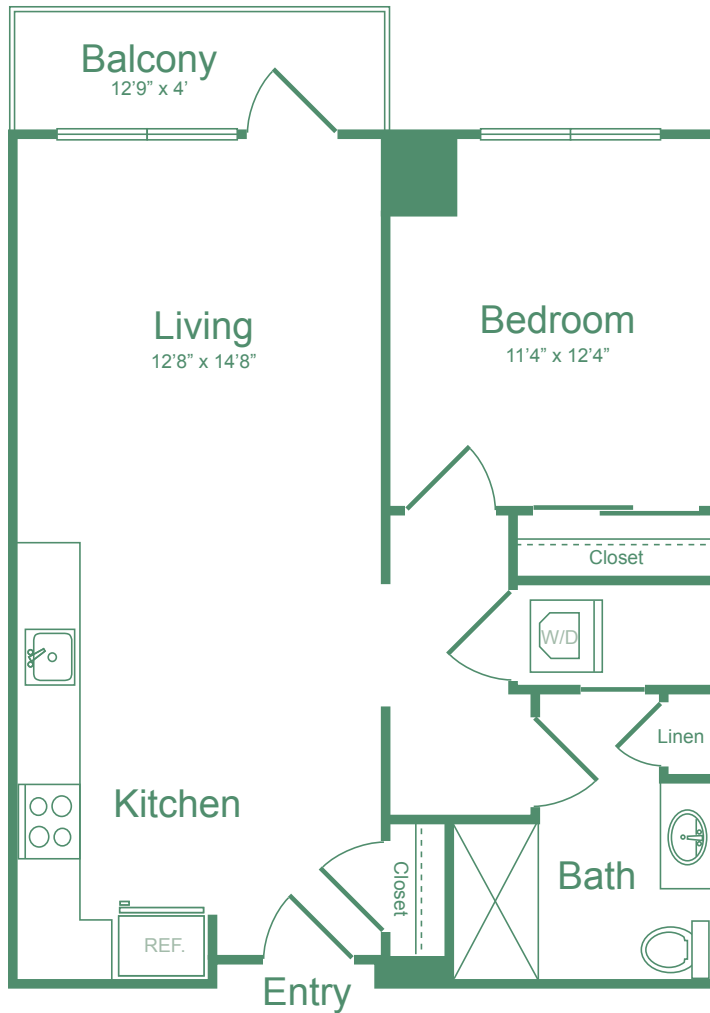

# A5

1 BED / 1 BATH

# 688

SQ. FT.

 <b>SIX POINTS</b> at Bloomfield Station	30 Farrand St.   Bloomfield, NJ 07003
	<a href="http://www.sixpointsapts.com">www.sixpointsapts.com</a>

*\*Floor plans are artist's rendering. All dimensions are approximate. Actual product and specifications may vary in dimension or detail. Not all features are available in every apartment. Prices and availability are subject to change. Please see a representative for details.*