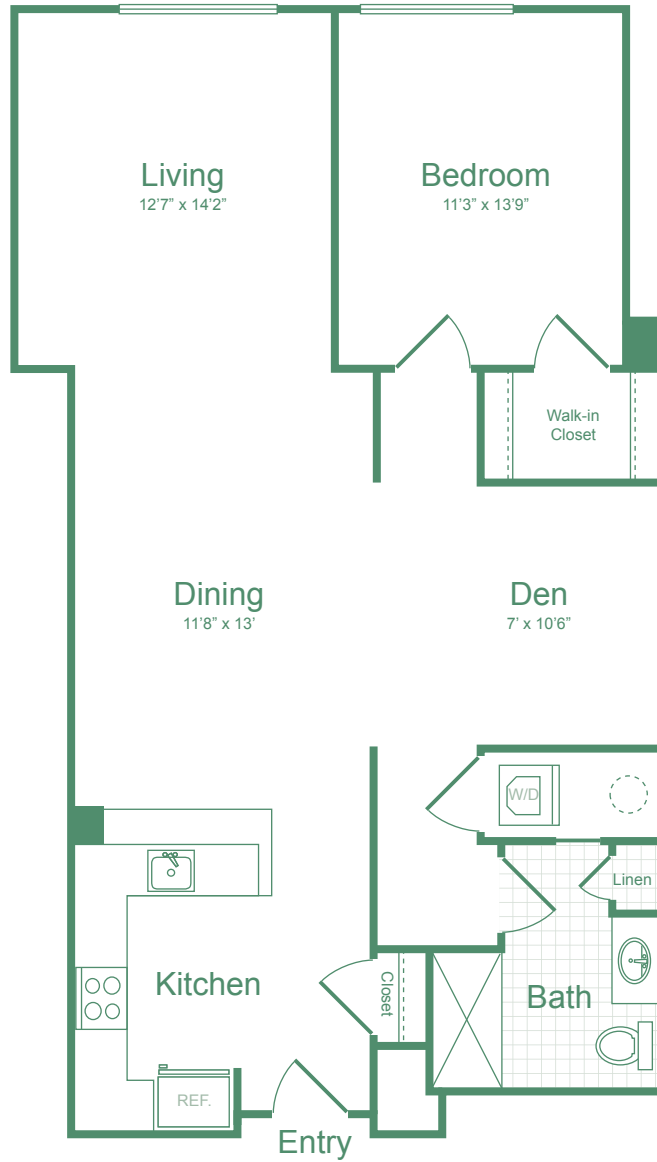

A6

1 BED / 1 BATH

1082

SQ. FT.

SIX POINTS
at Bloomfield Station

30 Farrand St. | Bloomfield, NJ 07003

www.sixpointsapts.com

**Floor plans are artist's rendering. All dimensions are approximate. Actual product and specifications may vary in dimension or detail. Not all features are available in every apartment. Prices and availability are subject to change. Please see a representative for details.*