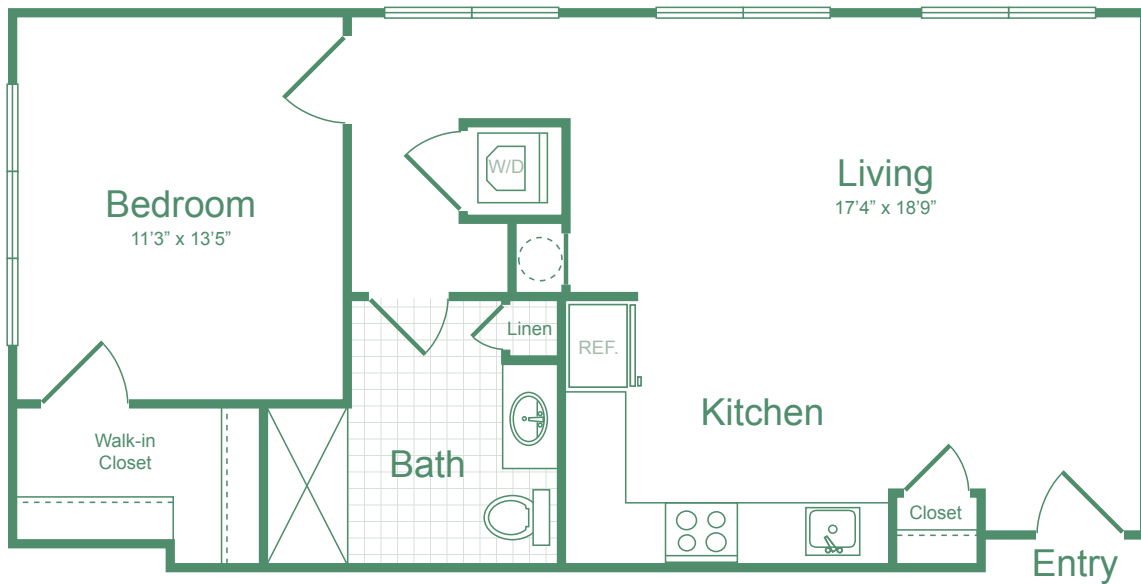

A7.1

1 BED / 1 BATH

744

SQ. FT.

 SIX POINTS at Bloomfield Station	30 Farrand St. Bloomfield, NJ 07003
	www.sixpointsapts.com

**Floor plans are artist's rendering. All dimensions are approximate. Actual product and specifications may vary in dimension or detail. Not all features are available in every apartment. Prices and availability are subject to change. Please see a representative for details.*