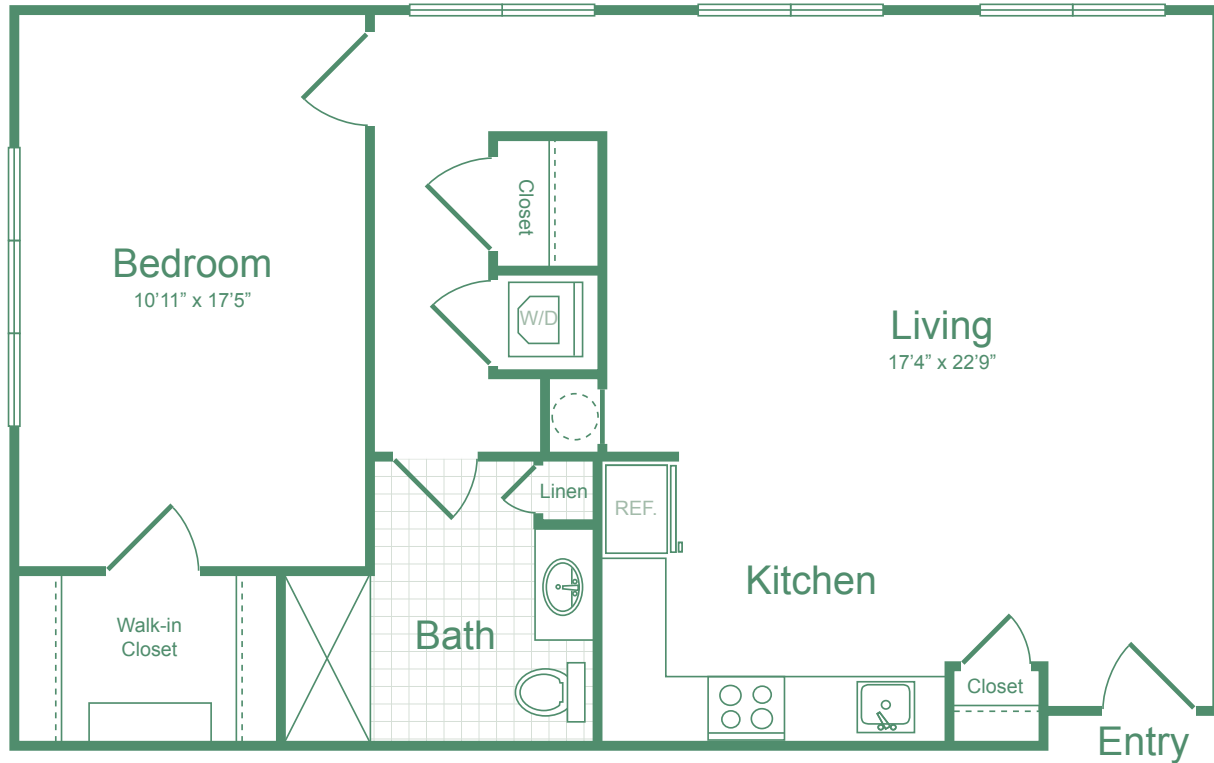

# A7

1 BED / 1 BATH

# 930

SQ. FT.

 <b>SIX POINTS</b> at Bloomfield Station	30 Farrand St.   Bloomfield, NJ 07003
	<a href="http://www.sixpointsapts.com">www.sixpointsapts.com</a>

*\*Floor plans are artist's rendering. All dimensions are approximate. Actual product and specifications may vary in dimension or detail. Not all features are available in every apartment. Prices and availability are subject to change. Please see a representative for details.*