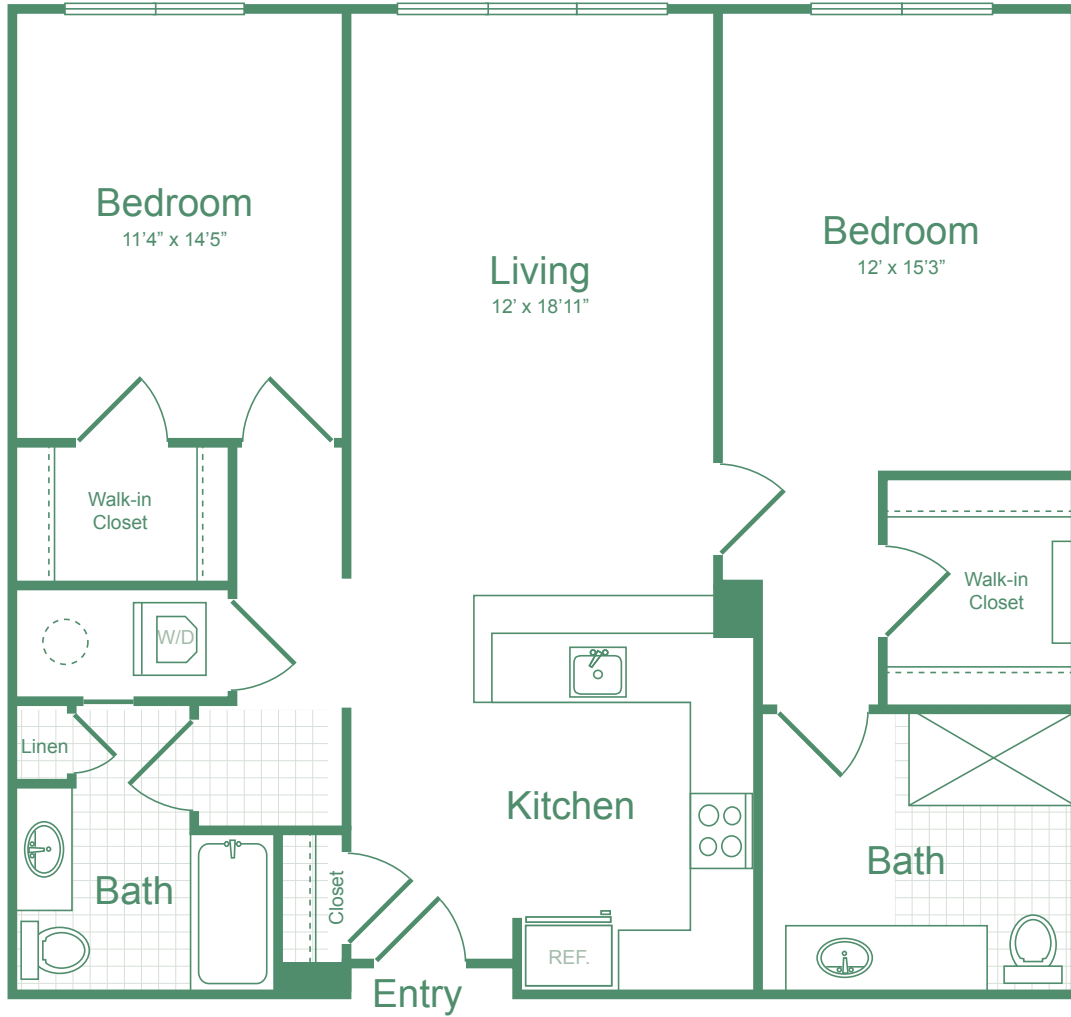

B1

2 BED / 2 BATH

1174

SQ. FT.

 SIX POINTS at Bloomfield Station	30 Farrand St. Bloomfield, NJ 07003
	www.sixpointsapts.com

**Floor plans are artist's rendering. All dimensions are approximate. Actual product and specifications may vary in dimension or detail. Not all features are available in every apartment. Prices and availability are subject to change. Please see a representative for details.*