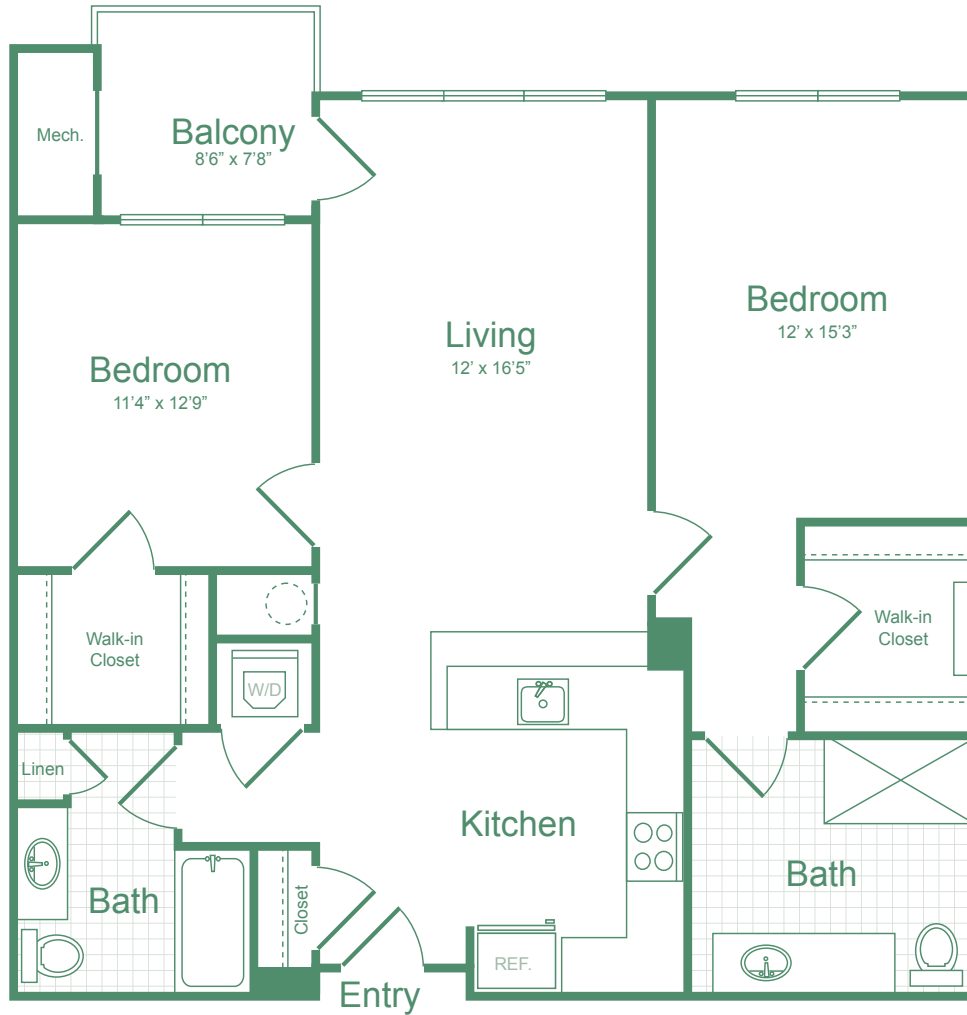

B2.1

2 BED / 2 BATH

1159

SQ. FT.

 SIX POINTS at Bloomfield Station	30 Farrand St. Bloomfield, NJ 07003
	www.sixpointsapts.com

**Floor plans are artist's rendering. All dimensions are approximate. Actual product and specifications may vary in dimension or detail. Not all features are available in every apartment. Prices and availability are subject to change. Please see a representative for details.*