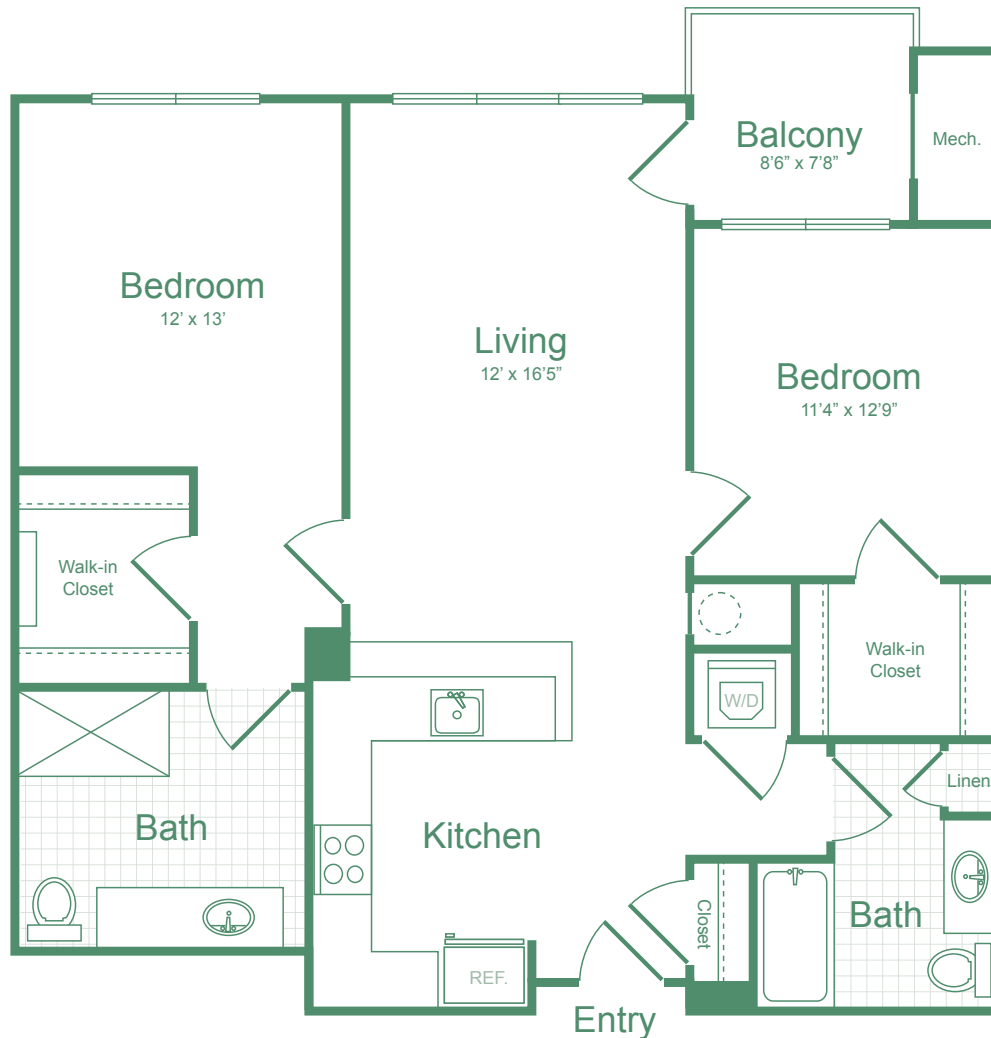

# B2.2

2 BED / 2 BATH

# 1137

SQ. FT.

 <b>SIX POINTS</b> at Bloomfield Station	30 Farrand St.   Bloomfield, NJ 07003
	<a href="http://www.sixpointsapts.com">www.sixpointsapts.com</a>

*\*Floor plans are artist's rendering. All dimensions are approximate. Actual product and specifications may vary in dimension or detail. Not all features are available in every apartment. Prices and availability are subject to change. Please see a representative for details.*