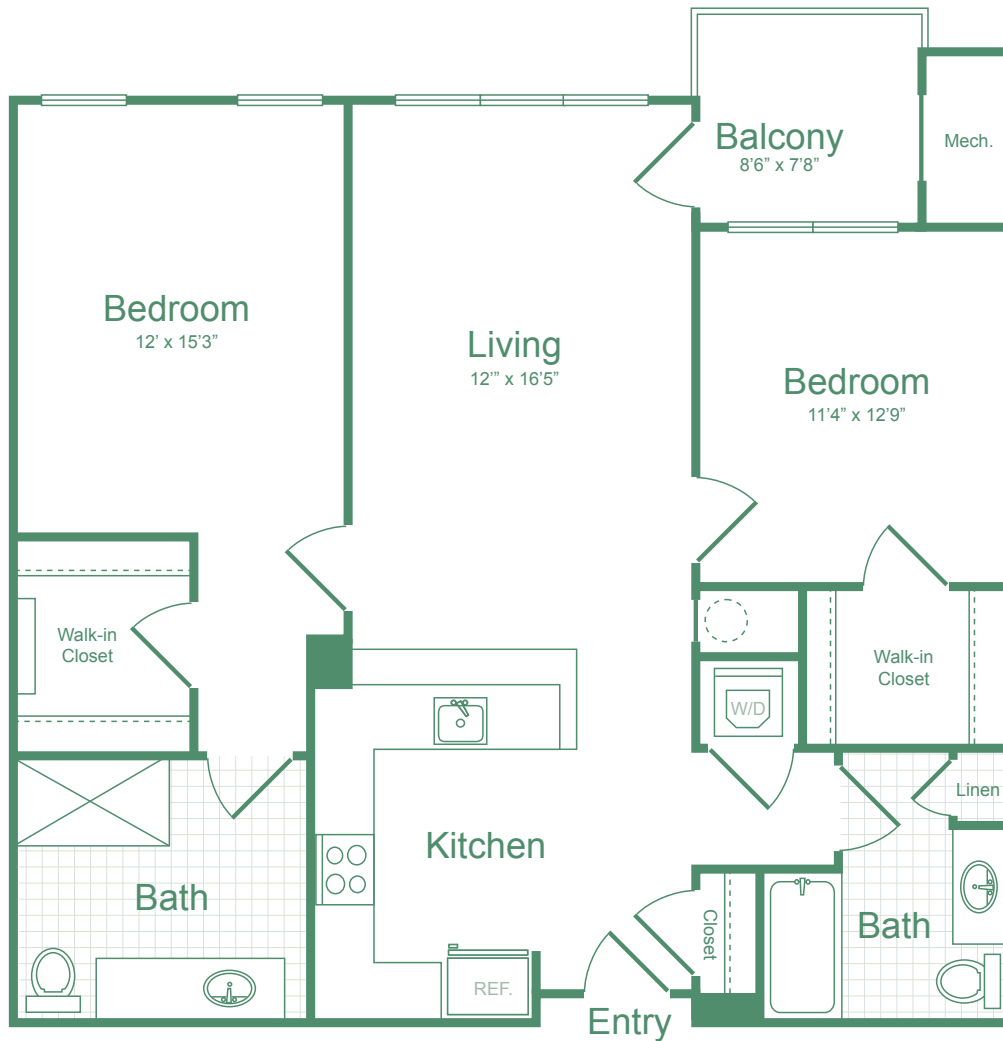

# B2.3

2 BED / 2 BATH

# 1159

SQ. FT.

 <b>SIX POINTS</b> at Bloomfield Station	30 Farrand St.   Bloomfield, NJ 07003
	<a href="http://www.sixpointsapts.com">www.sixpointsapts.com</a>

*\*Floor plans are artist's rendering. All dimensions are approximate. Actual product and specifications may vary in dimension or detail. Not all features are available in every apartment. Prices and availability are subject to change. Please see a representative for details.*