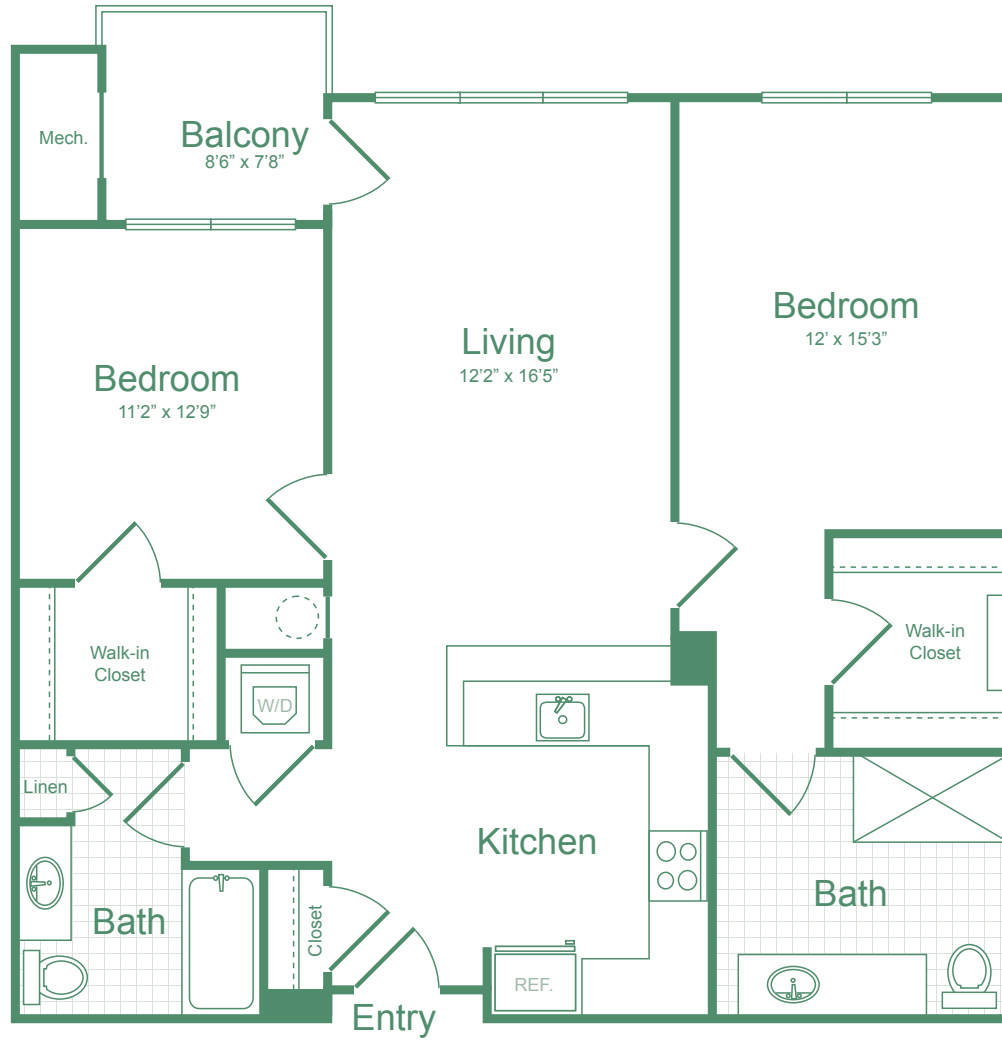

B2

2 BED / 2 BATH

1152

SQ. FT.

SIX POINTS
at Bloomfield Station

30 Farrand St. | Bloomfield, NJ 07003

www.sixpointsapts.com

**Floor plans are artist's rendering. All dimensions are approximate. Actual product and specifications may vary in dimension or detail. Not all features are available in every apartment. Prices and availability are subject to change. Please see a representative for details.*