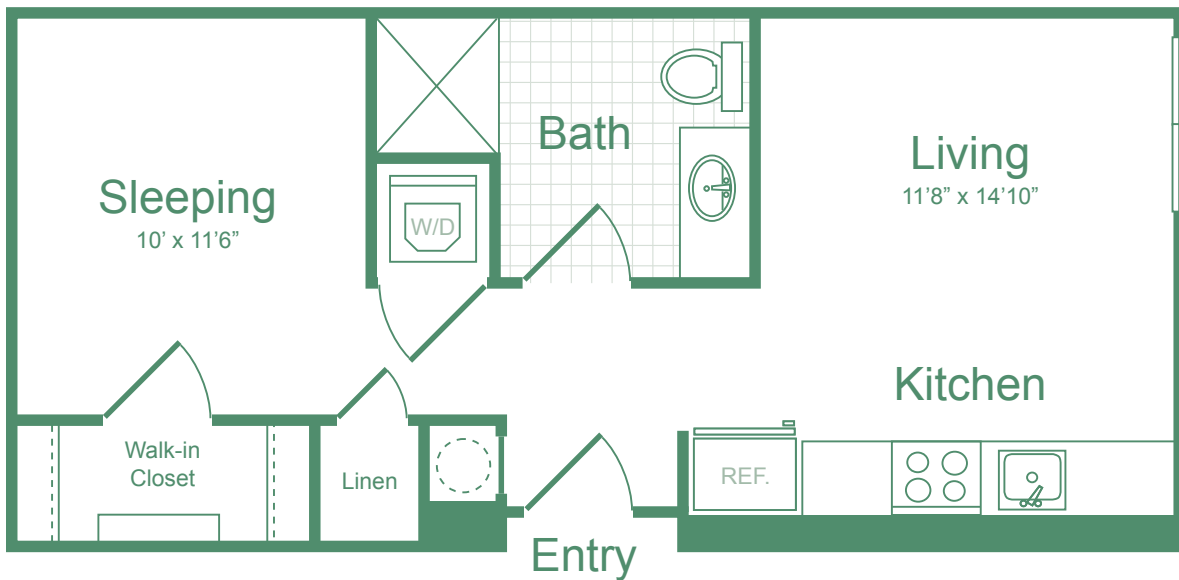

# S1.3

STUDIO / 1 BATH

# 495

SQ. FT.

 <b>SIX POINTS</b> at Bloomfield Station	30 Farrand St.   Bloomfield, NJ 07003
	<a href="http://www.sixpointsapts.com">www.sixpointsapts.com</a>

*\*Floor plans are artist's rendering. All dimensions are approximate. Actual product and specifications may vary in dimension or detail. Not all features are available in every apartment. Prices and availability are subject to change. Please see a representative for details.*