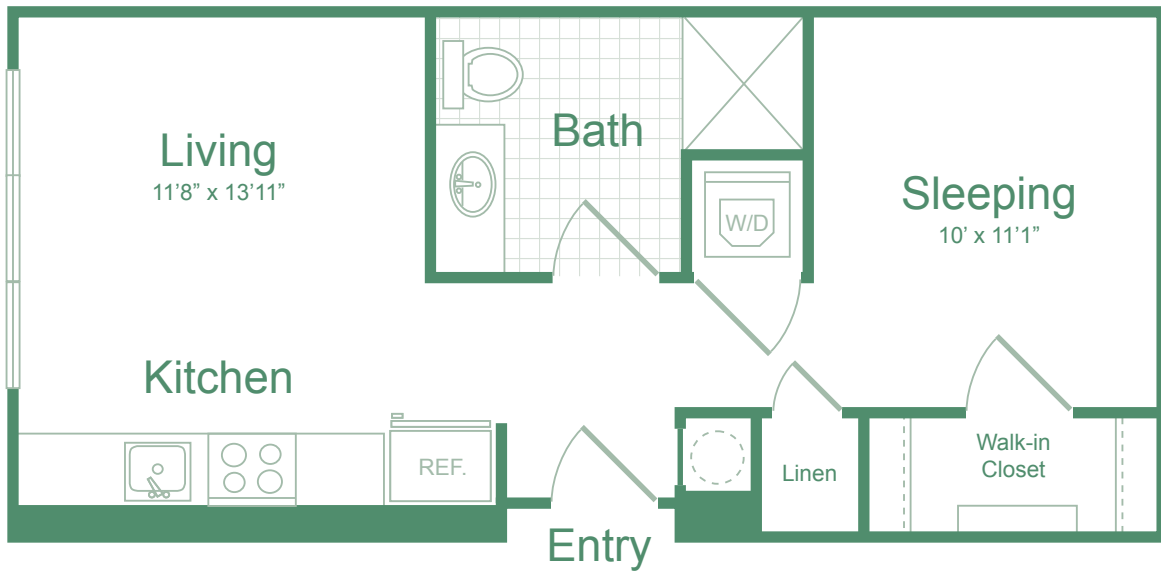

S1

STUDIO / 1 BATH

486

SQ. FT.

 SIX POINTS at Bloomfield Station	30 Farrand St. Bloomfield, NJ 07003
	www.sixpointsapts.com

**Floor plans are artist's rendering. All dimensions are approximate. Actual product and specifications may vary in dimension or detail. Not all features are available in every apartment. Prices and availability are subject to change. Please see a representative for details.*