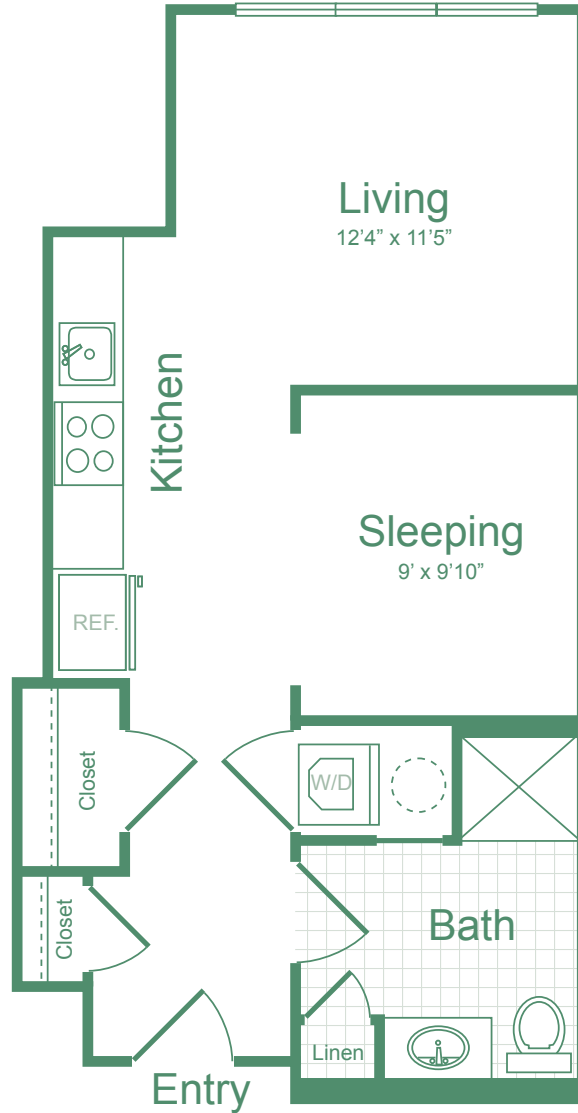

S2

STUDIO / 1 BATH

528

SQ. FT.

SIX POINTS
at Bloomfield Station

30 Farrand St. | Bloomfield, NJ 07003

www.sixpointsapts.com

**Floor plans are artist's rendering. All dimensions are approximate. Actual product and specifications may vary in dimension or detail. Not all features are available in every apartment. Prices and availability are subject to change. Please see a representative for details.*