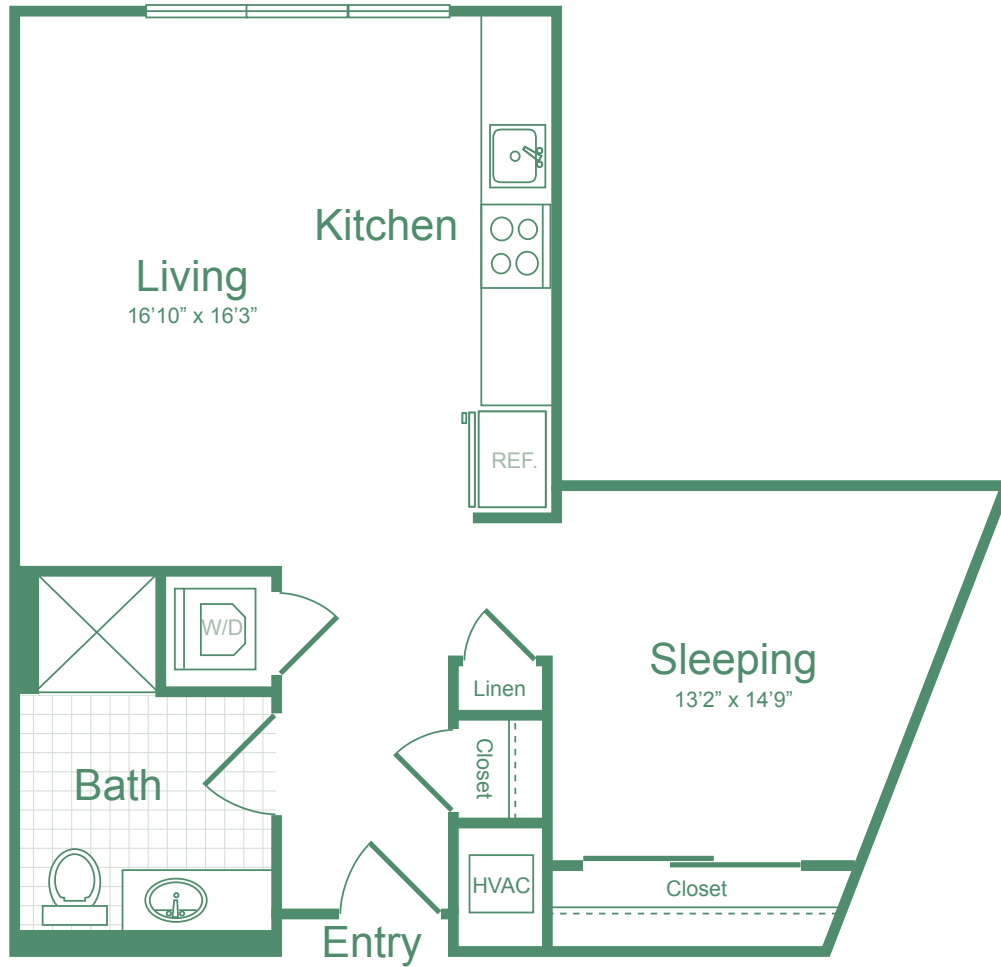

# S4

STUDIO / 1 BATH

# 598

SQ. FT.

 <b>SIX POINTS</b> at Bloomfield Station	30 Farrand St.   Bloomfield, NJ 07003
	<a href="http://www.sixpointsapts.com">www.sixpointsapts.com</a>

*\*Floor plans are artist's rendering. All dimensions are approximate. Actual product and specifications may vary in dimension or detail. Not all features are available in every apartment. Prices and availability are subject to change. Please see a representative for details.*