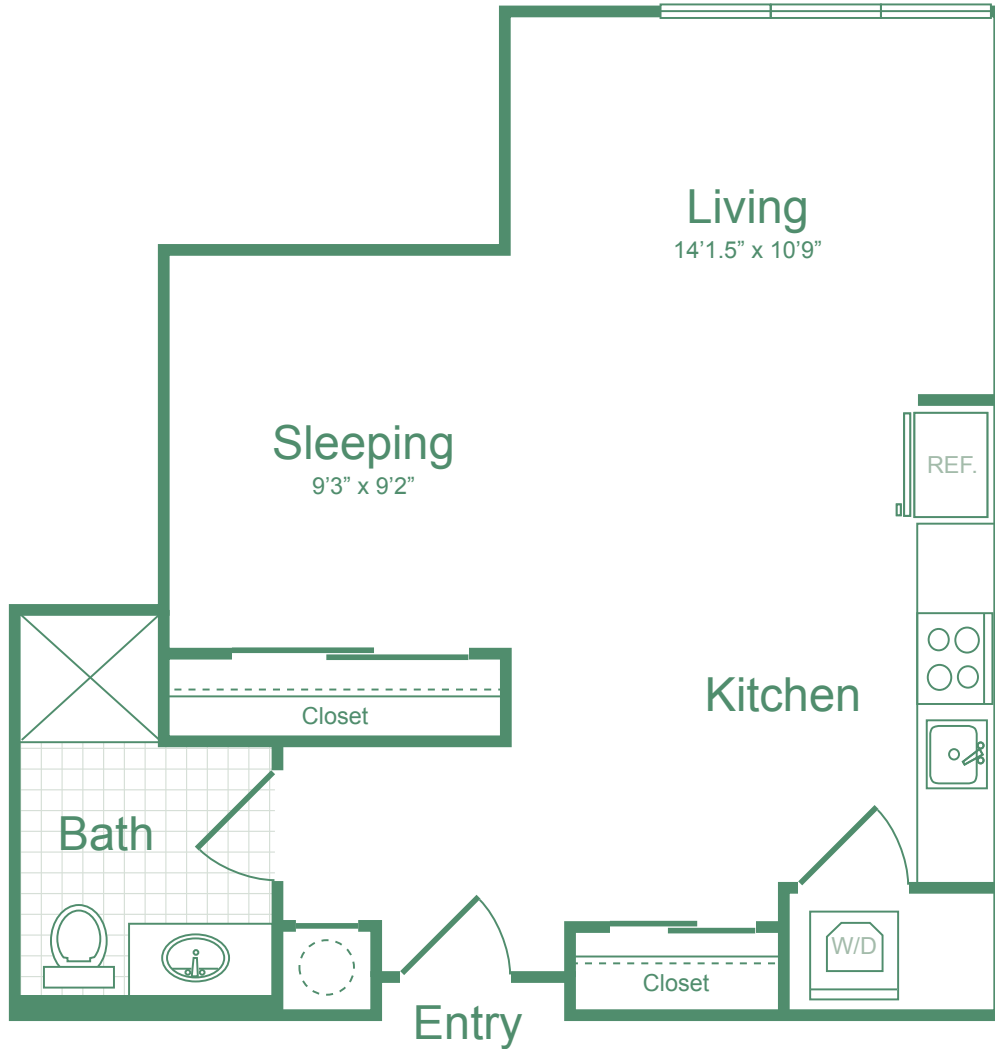

# S5

STUDIO / 1 BATH

# 626

SQ. FT.

 <b>SIX POINTS</b> at Bloomfield Station	30 Farrand St.   Bloomfield, NJ 07003
	<a href="http://www.sixpointsapts.com">www.sixpointsapts.com</a>

*\*Floor plans are artist's rendering. All dimensions are approximate. Actual product and specifications may vary in dimension or detail. Not all features are available in every apartment. Prices and availability are subject to change. Please see a representative for details.*