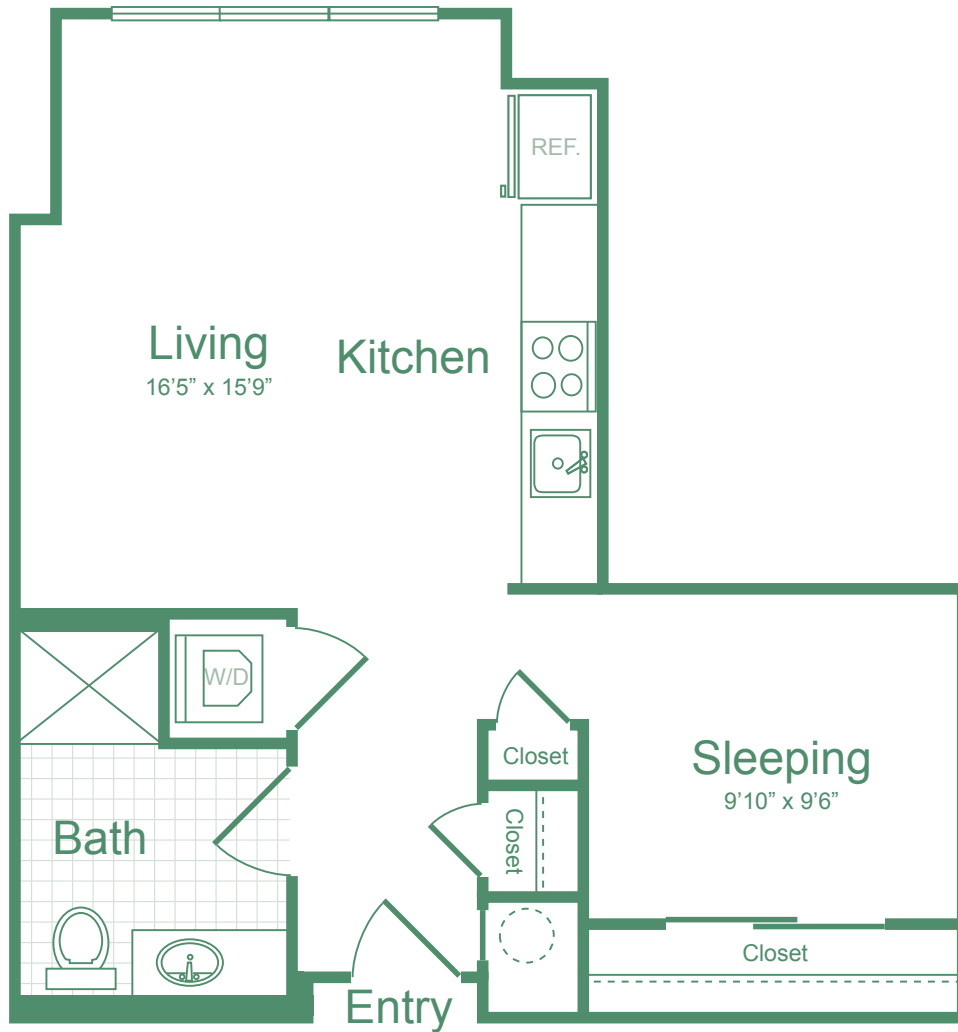

# S8.1

STUDIO / 1 BATH

# 558

SQ. FT.

 <b>SIX POINTS</b> at Bloomfield Station	30 Farrand St.   Bloomfield, NJ 07003
	<a href="http://www.sixpointsapts.com">www.sixpointsapts.com</a>

*\*Floor plans are artist's rendering. All dimensions are approximate. Actual product and specifications may vary in dimension or detail. Not all features are available in every apartment. Prices and availability are subject to change. Please see a representative for details.*