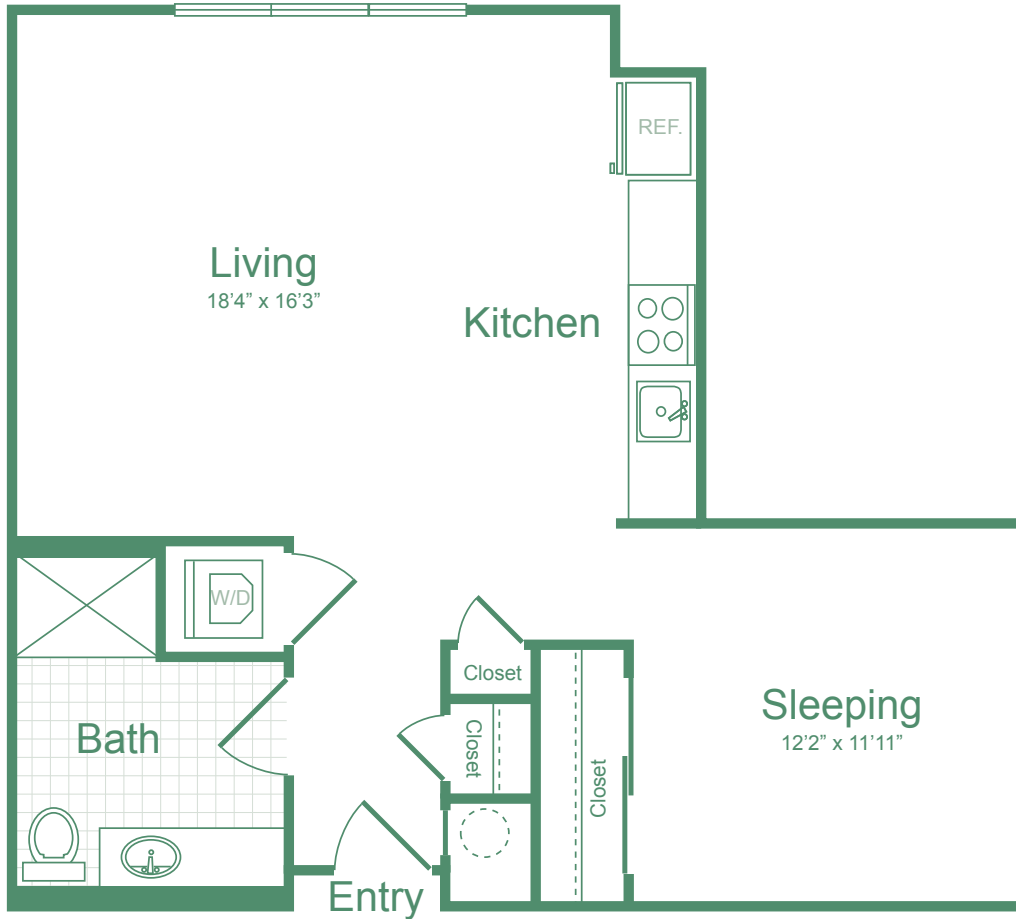

S8

STUDIO / 1 BATH

693

SQ. FT.

 SIX POINTS at Bloomfield Station	30 Farrand St. Bloomfield, NJ 07003
	www.sixpointsapts.com

**Floor plans are artist's rendering. All dimensions are approximate. Actual product and specifications may vary in dimension or detail. Not all features are available in every apartment. Prices and availability are subject to change. Please see a representative for details.*