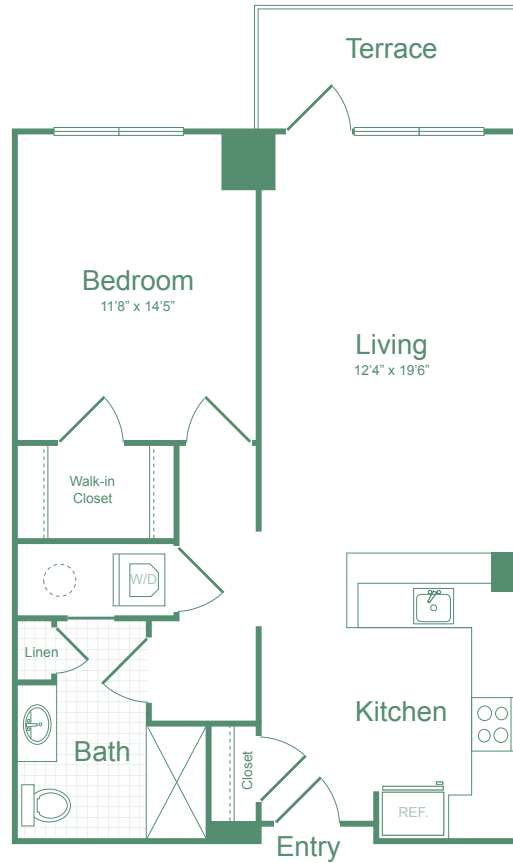

A1.2

1 BED / 1 BATH

781

SQ. FT.

SIX POINTS
at Bloomfield Station

30 Farrand St | Bloomfield, NJ 07003

www.sixpointsapts.com

Floor plans are artist's rendering. All dimensions are approximate. Actual product and specifications may vary in dimension or detail. Not all features are available in every apartment. Prices and availability are subject to change. Please see a representative for details.