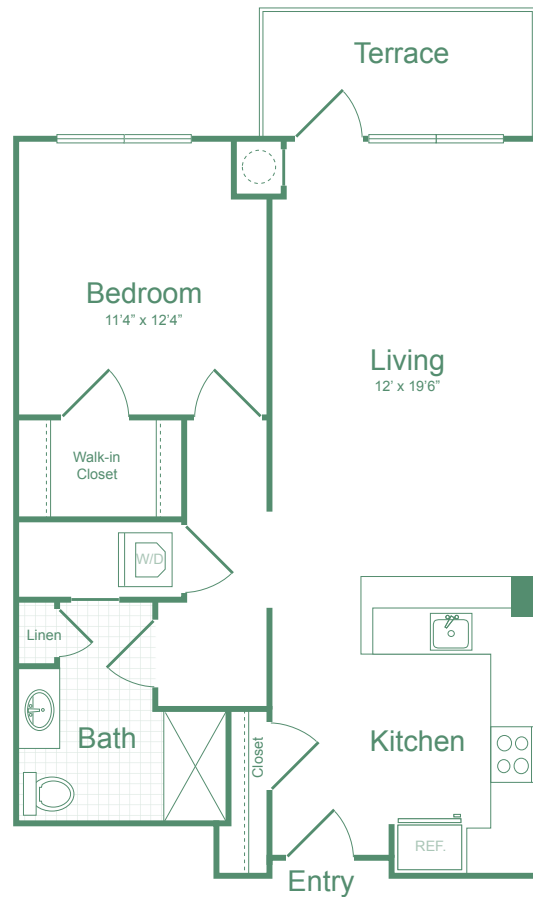

A1.3 Terrace

1 BED / 1 BATH

761

SQ. FT.

SIX POINTS at Bloomfield Station	30 Farrand St Bloomfield, NJ 07003
	www.sixpointsapts.com

Floor plans are artist's rendering. All dimensions are approximate. Actual product and specifications may vary in dimension or detail. Not all features are available in every apartment. Prices and availability are subject to change. Please see a representative for details.