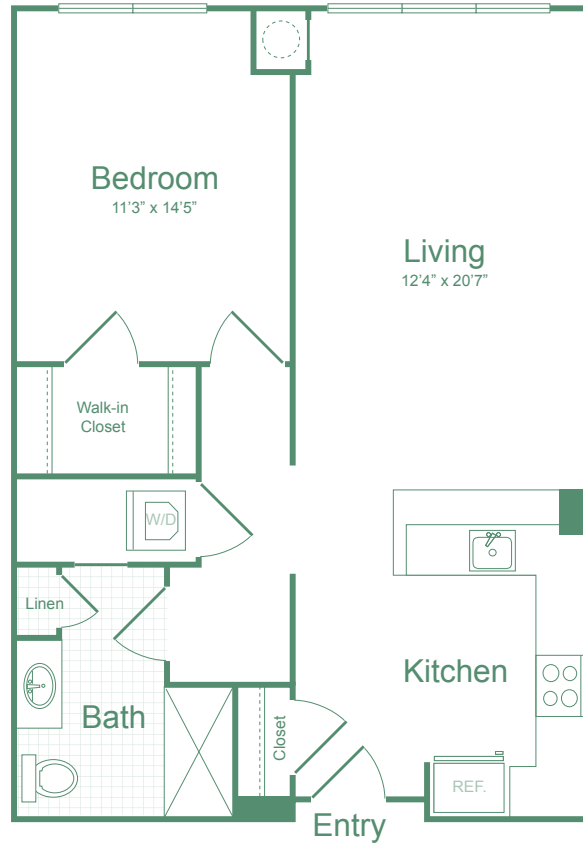

# A1

1 BED / 1 BATH

# 781

SQ. FT.

<b>SIX POINTS</b> at Bloomfield Station	30 Farrand St   Bloomfield, NJ 07003
	<a href="http://www.sixpointsapts.com">www.sixpointsapts.com</a>

*Floor plans are artist's rendering. All dimensions are approximate. Actual product and specifications may vary in dimension or detail. Not all features are available in every apartment. Prices and availability are subject to change. Please see a representative for details.*