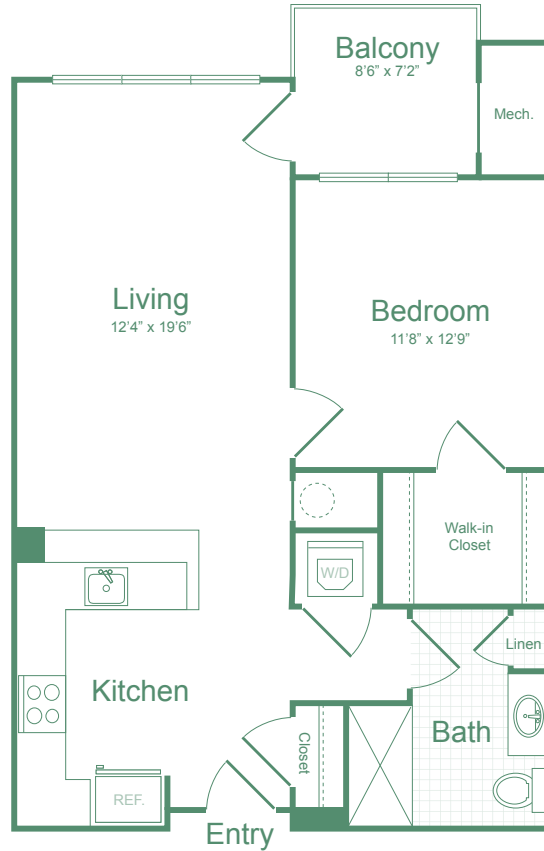

A2

1 BED / 1 BATH

759

SQ. FT.

SIX POINTS
at Bloomfield Station

30 Farrand St | Bloomfield, NJ 07003

www.sixpointsapts.com

Floor plans are artist's rendering. All dimensions are approximate. Actual product and specifications may vary in dimension or detail. Not all features are available in every apartment. Prices and availability are subject to change. Please see a representative for details.