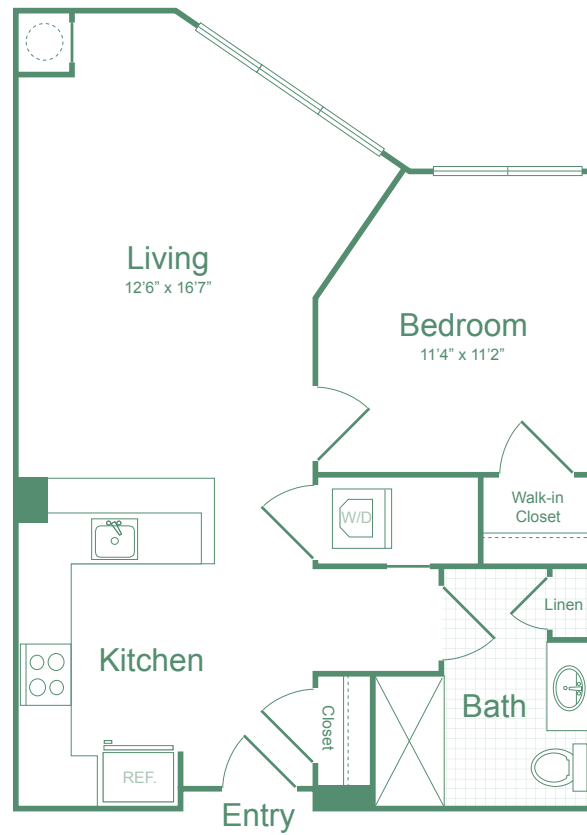

# A4

1 BED / 1 BATH

# 691

SQ. FT.

**SIX POINTS**  
at Bloomfield Station

30 Farrand St | Bloomfield, NJ 07003

[www.sixpointspts.com](http://www.sixpointspts.com)

*Floor plans are artist's rendering. All dimensions are approximate. Actual product and specifications may vary in dimension or detail. Not all features are available in every apartment. Prices and availability are subject to change. Please see a representative for details.*