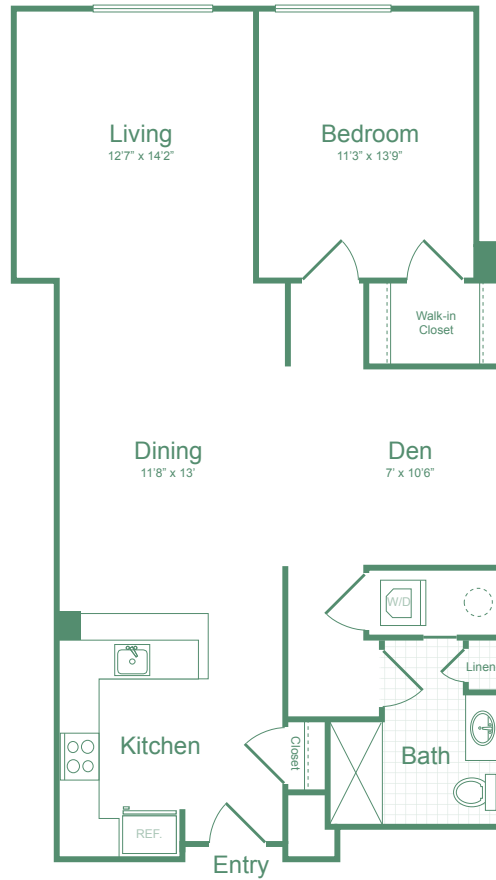

# A6

1 BED / 1 BATH

# 1082

SQ. FT.

<b>SIX POINTS</b> at Bloomfield Station	30 Farrand St   Bloomfield, NJ 07003
	<a href="http://www.sixpointsapts.com">www.sixpointsapts.com</a>

*Floor plans are artist's rendering. All dimensions are approximate. Actual product and specifications may vary in dimension or detail. Not all features are available in every apartment. Prices and availability are subject to change. Please see a representative for details.*