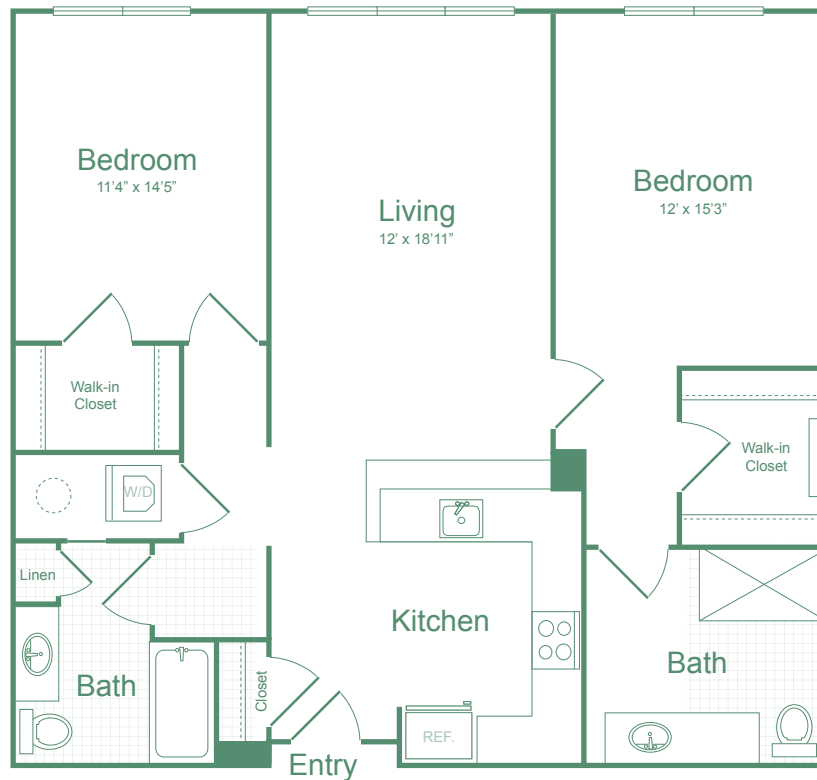

# B1

2 BED / 2 BATH

# 1174

SQ. FT.

<b>SIX POINTS</b> at Bloomfield Station	30 Farrand St   Bloomfield, NJ 07003
	<a href="http://www.sixpointsapts.com">www.sixpointsapts.com</a>

*Floor plans are artist's rendering. All dimensions are approximate. Actual product and specifications may vary in dimension or detail. Not all features are available in every apartment. Prices and availability are subject to change. Please see a representative for details.*