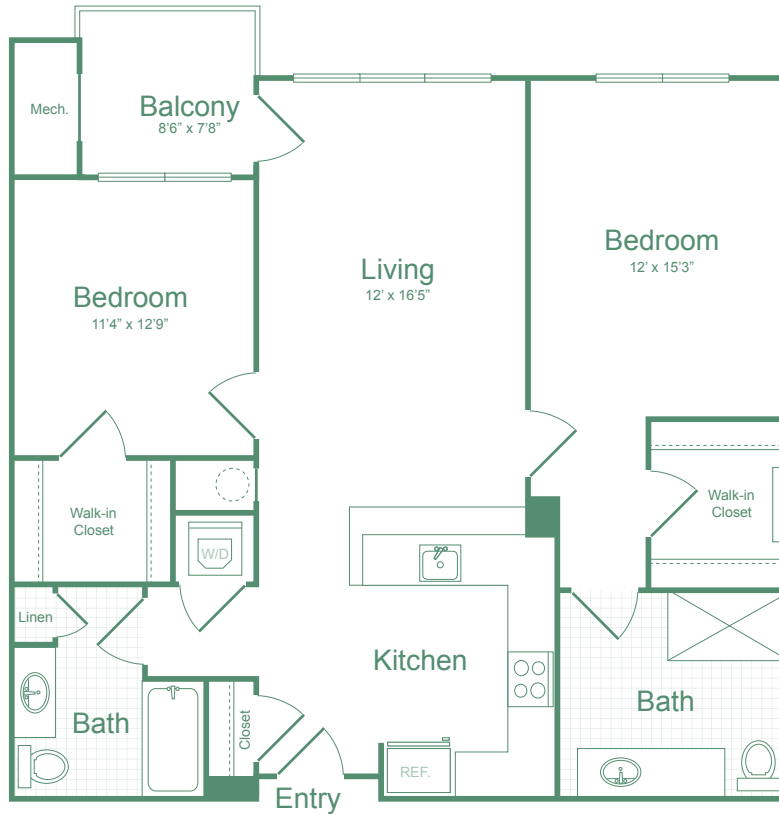

# B2.1

2 BED / 2 BATH

# 1159

SQ. FT.

**SIX POINTS**  
at Bloomfield Station

30 Farrand St | Bloomfield, NJ 07003

[www.sixpointsapts.com](http://www.sixpointsapts.com)

*Floor plans are artist's rendering. All dimensions are approximate. Actual product and specifications may vary in dimension or detail. Not all features are available in every apartment. Prices and availability are subject to change. Please see a representative for details.*