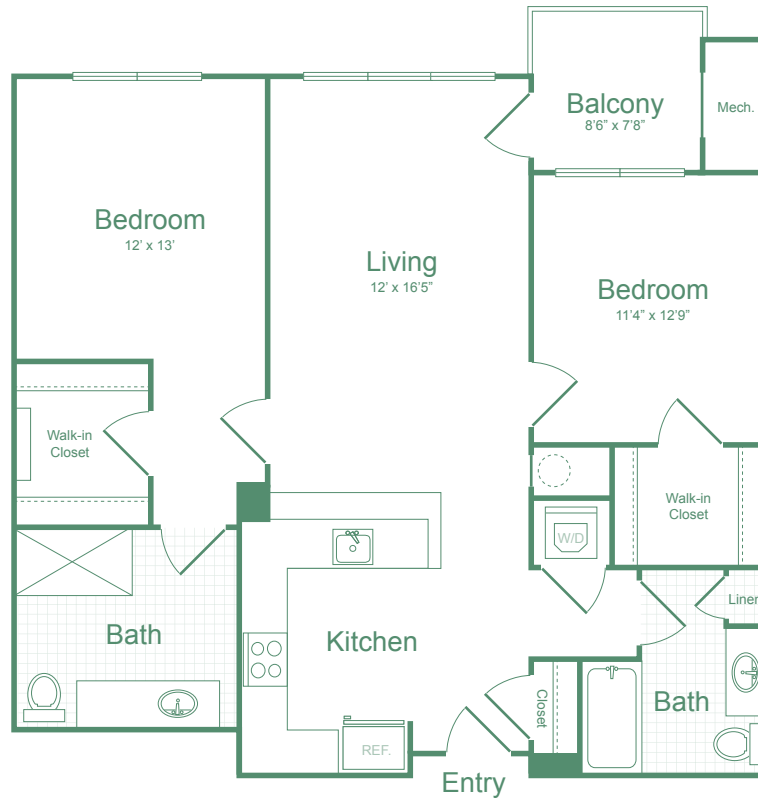

# B2.2

2 BED / 2 BATH

# 1137

SQ. FT.

<b>SIX POINTS</b> at Bloomfield Station	30 Farrand St   Bloomfield, NJ 07003
	<a href="http://www.sixpointsapts.com">www.sixpointsapts.com</a>

*Floor plans are artist's rendering. All dimensions are approximate. Actual product and specifications may vary in dimension or detail. Not all features are available in every apartment. Prices and availability are subject to change. Please see a representative for details.*