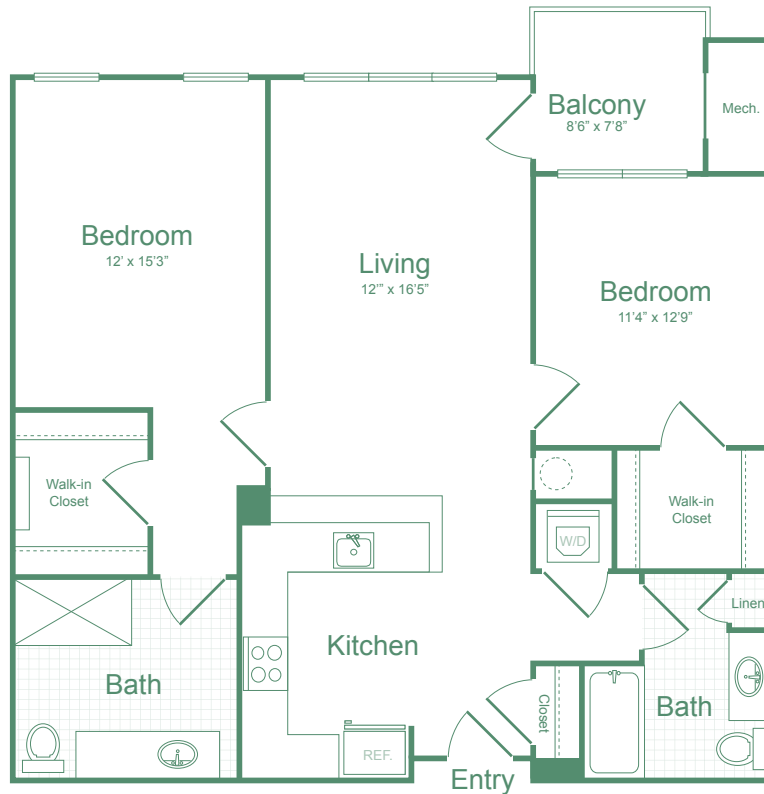

# B2.3

2 BED / 2 BATH

# 1159

SQ. FT.

<b>SIX POINTS</b> at Bloomfield Station	30 Farrand St   Bloomfield, NJ 07003
	<a href="http://www.sixpointsapts.com">www.sixpointsapts.com</a>

*Floor plans are artist's rendering. All dimensions are approximate. Actual product and specifications may vary in dimension or detail. Not all features are available in every apartment. Prices and availability are subject to change. Please see a representative for details.*