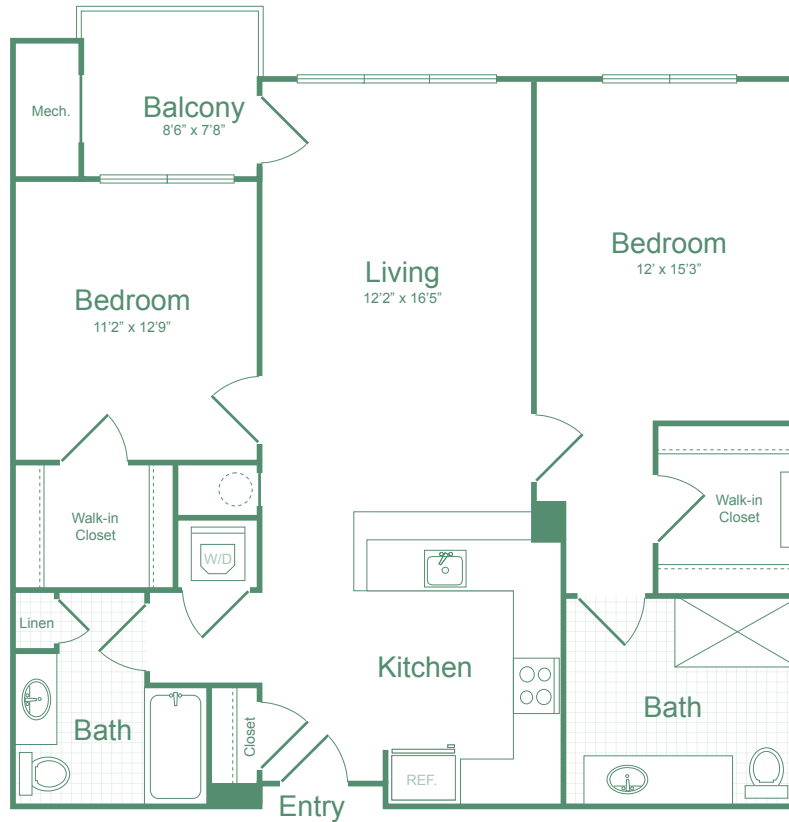

# B2

2 BED / 2 BATH

# 1152

SQ. FT.

<b>SIX POINTS</b> at Bloomfield Station	30 Farrand St   Bloomfield, NJ 07003
	<a href="http://www.sixpointsapts.com">www.sixpointsapts.com</a>

*Floor plans are artist's rendering. All dimensions are approximate. Actual product and specifications may vary in dimension or detail. Not all features are available in every apartment. Prices and availability are subject to change. Please see a representative for details.*