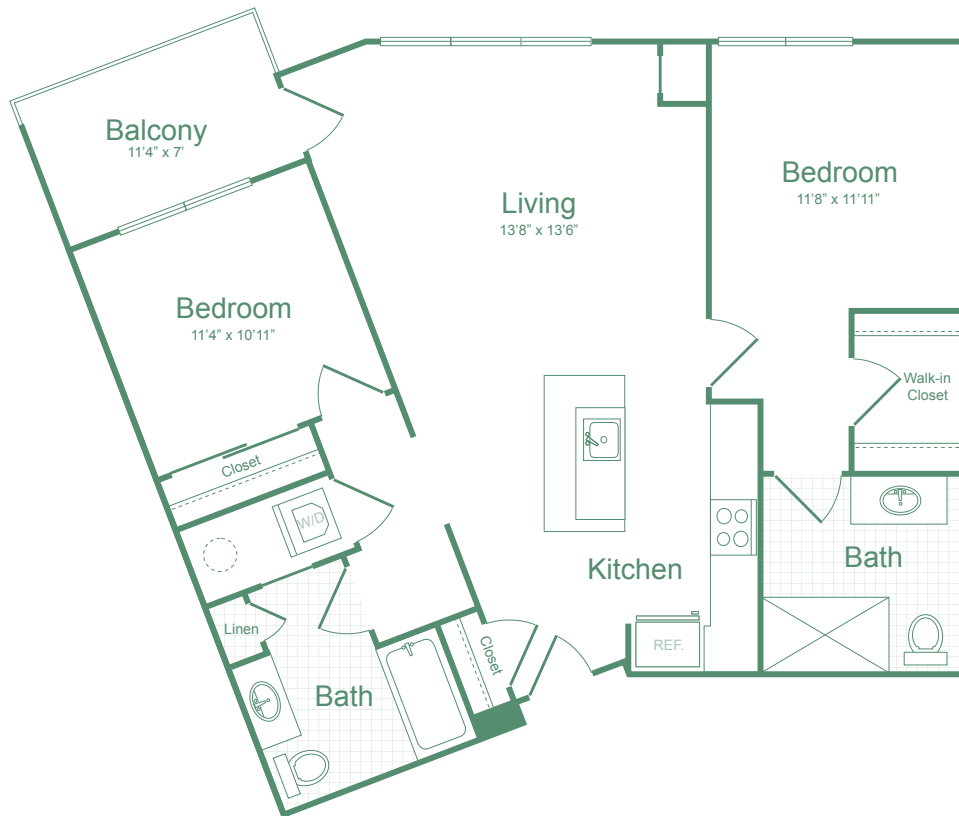

B3

2 BED / 2 BATH

1064

SQ. FT.

SIX POINTS at Bloomfield Station	30 Farrand St Bloomfield, NJ 07003
	www.sixpointsapts.com

Floor plans are artist's rendering. All dimensions are approximate. Actual product and specifications may vary in dimension or detail. Not all features are available in every apartment. Prices and availability are subject to change. Please see a representative for details.