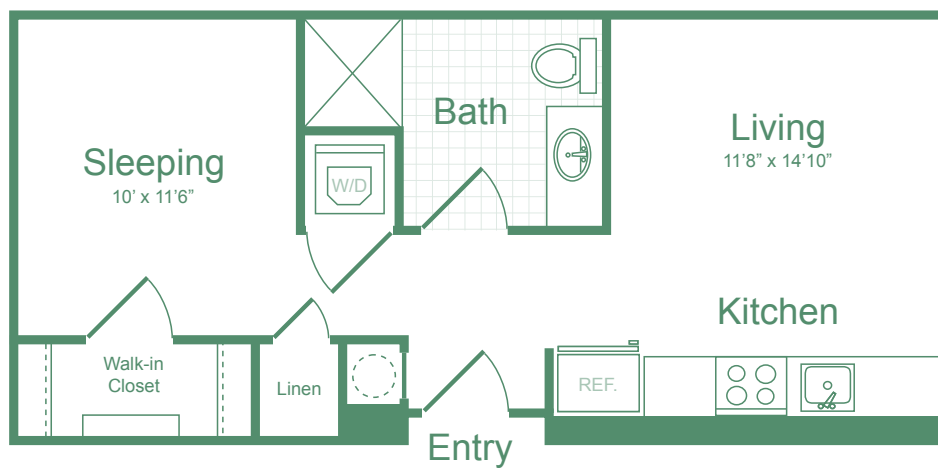

# S1.3

STUDIO / 1 BATH

# 495

SQ. FT.

**SIX POINTS**  
at Bloomfield Station

30 Farrand St | Bloomfield, NJ 07003

[www.sixpointsapts.com](http://www.sixpointsapts.com)

*Floor plans are artist's rendering. All dimensions are approximate. Actual product and specifications may vary in dimension or detail. Not all features are available in every apartment. Prices and availability are subject to change. Please see a representative for details.*