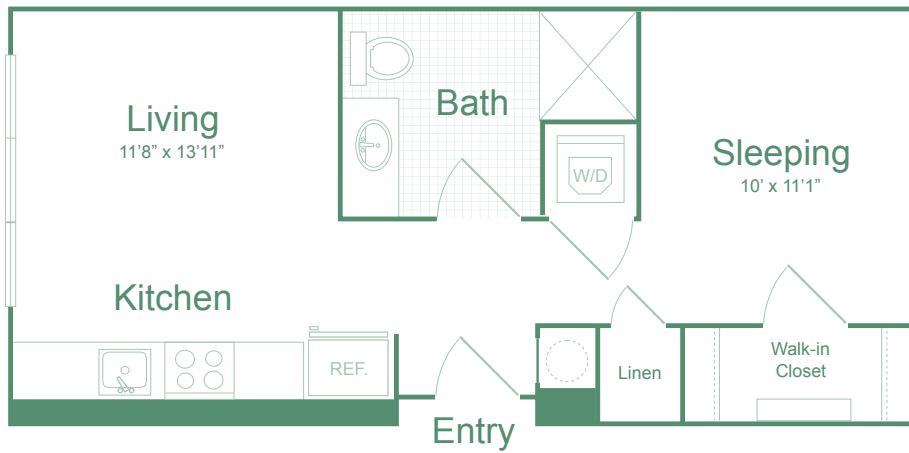

S1

STUDIO / 1 BATH

486

SQ. FT.

SIX POINTS
at Bloomfield Station

30 Farrand St | Bloomfield, NJ 07003

www.sixpointsapts.com

Floor plans are artist's rendering. All dimensions are approximate. Actual product and specifications may vary in dimension or detail. Not all features are available in every apartment. Prices and availability are subject to change. Please see a representative for details.