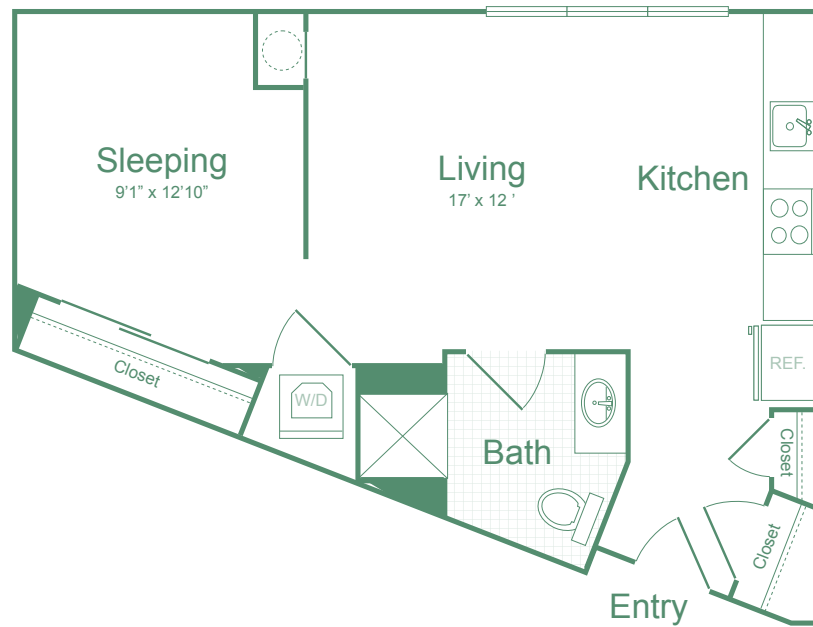

S3

STUDIO / 1 BATH

574

SQ. FT.

SIX POINTS
at Bloomfield Station

30 Farrand St | Bloomfield, NJ 07003

www.sixpointsapts.com

Floor plans are artist's rendering. All dimensions are approximate. Actual product and specifications may vary in dimension or detail. Not all features are available in every apartment. Prices and availability are subject to change. Please see a representative for details.