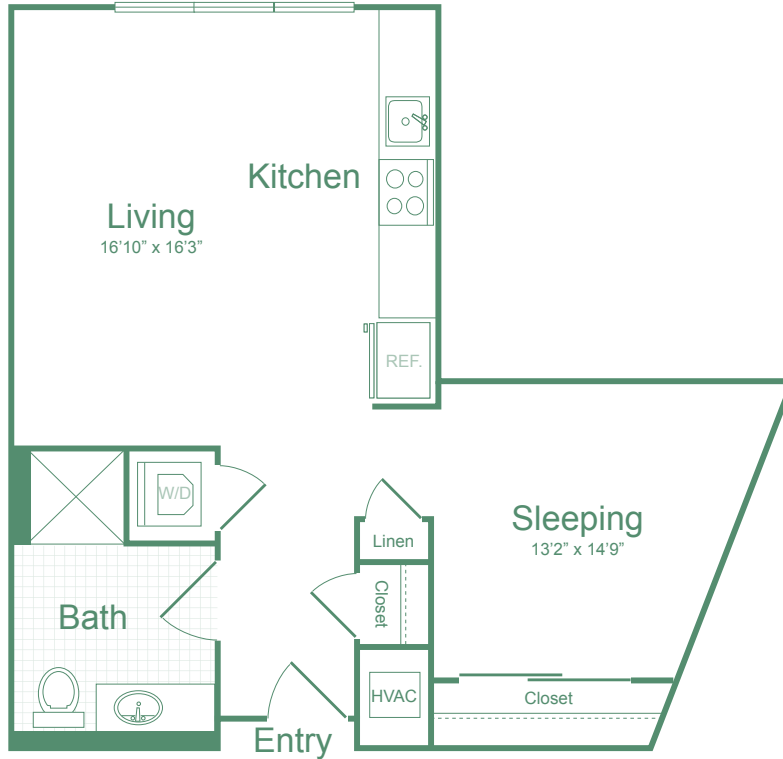

# S4

STUDIO / 1 BATH

# 598

SQ. FT.

<b>SIX POINTS</b> at Bloomfield Station	30 Farrand St   Bloomfield, NJ 07003
	<a href="http://www.sixpointsapts.com">www.sixpointsapts.com</a>

*Floor plans are artist's rendering. All dimensions are approximate. Actual product and specifications may vary in dimension or detail. Not all features are available in every apartment. Prices and availability are subject to change. Please see a representative for details.*