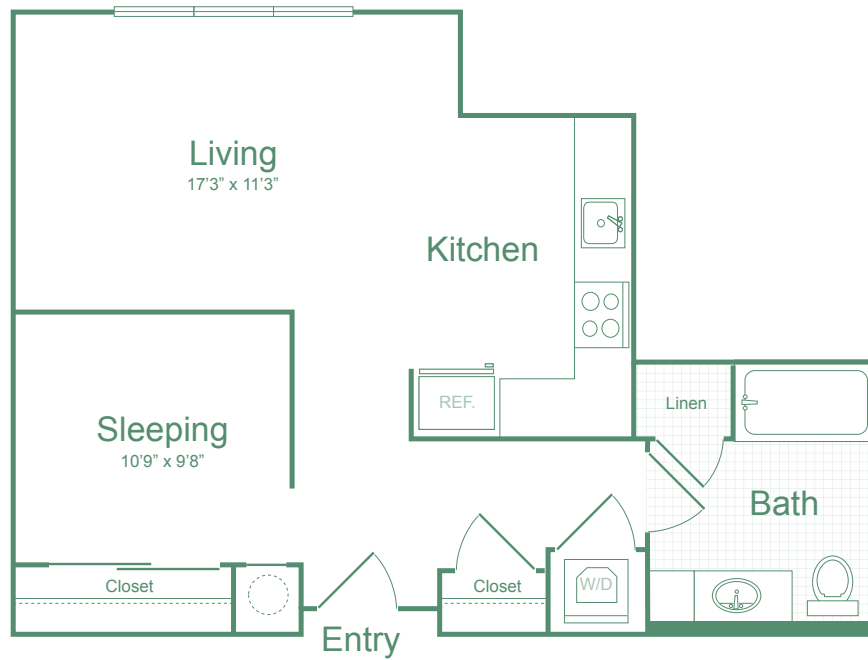

# S6

STUDIO / 1 BATH

# 629

SQ. FT.

<b>SIX POINTS</b> at Bloomfield Station	30 Farrand St   Bloomfield, NJ 07003
	<a href="http://www.sixpointsapts.com">www.sixpointsapts.com</a>

*Floor plans are artist's rendering. All dimensions are approximate. Actual product and specifications may vary in dimension or detail. Not all features are available in every apartment. Prices and availability are subject to change. Please see a representative for details.*