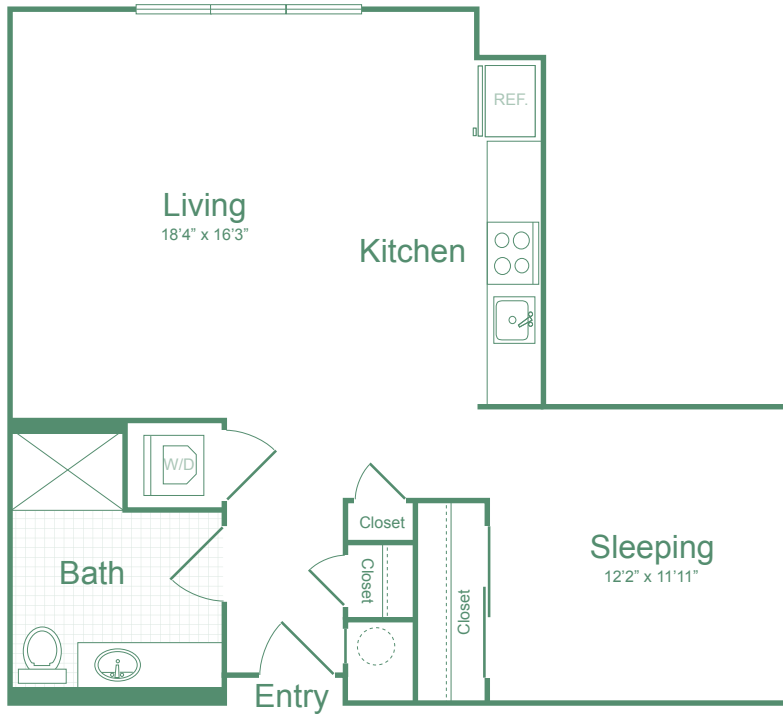

S8

STUDIO / 1 BATH

693

SQ. FT.

SIX POINTS at Bloomfield Station	30 Farrand St Bloomfield, NJ 07003
	www.sixpointsapts.com

Floor plans are artist's rendering. All dimensions are approximate. Actual product and specifications may vary in dimension or detail. Not all features are available in every apartment. Prices and availability are subject to change. Please see a representative for details.